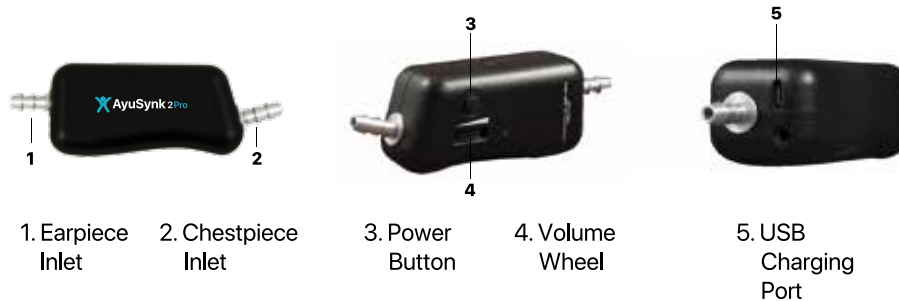

User Guide

Download the **AyuShare Mobile Application**

Scan the QR Code:

Download the app from Website

1.

AyuSynk Configuration

2.

How to attach AyuSynk to a Regular Stethoscope

1 Take your Regular Stethoscope

2 Detach the Chestpiece from the stethoscope

3 Connect the AyuSynk module to the tube

4 Select the required connecting tube and to the other end of AyuSynk attach it

5 Connect the chest piece to the new extension

6 Your AyuSynk enabled digital stethoscope is ready to use

3.

How to Connect AyuSynk to a Chest Piece

- 1 Take your AyuSynk Module
- 2 Pick the smallest of the three connecting tubes given to and connect it towards the right end of AyuSynk
- 3 Connect the Chest piece to the new extension tightly

- 4 Your AyuSynk is now ready to use
- 5 Once ON, it will show a blinking Pink-white light indicating heartmode in default.

How to hold the device during Auscultation

Hold the Chest piece between your index and middle finger