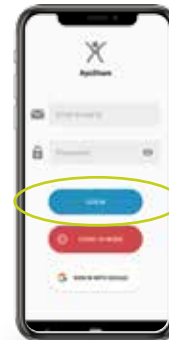

Place your thumb on the volume button

4.

LED Indicators for AyuSynk

Device Status

Colour	Indication
● ○	Device ON / heart mode default
●	Low Battery

During Charging

Colour	Indication
●	Charging
●	Charging Full

Filter mode

Colour	Indication
● ○	Pink-white / heart mode
● ○	Blue-white / Lung mode
●	Cyan / No filter

5.

Connecting AyuSynk
with the App

1

○ First make sure your Ayu synk is showing a Pink-white blinking light.
●
○

2 Next, launch the AyuShare app on your phone

3 Click on "Allow" when asked for permission

4 At the Login Page, enter your credentials in Email Id Password or click on Sign in with google

5 After Signing In you are taken to the home screen of the app here tap on "connect"